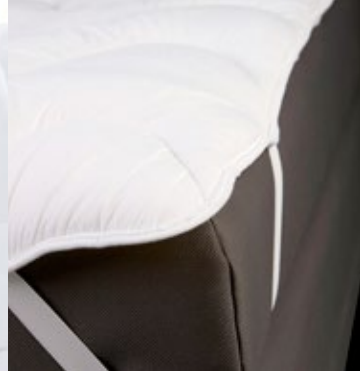

Plateau flannel Blyco

This product is made of 100% unbleached cotton and has a weight is 480 gr/m². It has 4 elastic bands in the corners and is boil-proof washable at 95° Celsius. Dry at low temperature.

Article	Size
Blyco	90/190 cm
Blyco	80/200 cm
Blyco	90/200 cm
Blyco	90/210 cm
Blyco	100/200 cm
Blyco	100/210 cm
Blyco	120/200 cm
Blyco	120/210 cm
Blyco	140/200 cm
Blyco	140/210 cm
Blyco	160/200 cm
Blyco	160/210 cm
Blyco	180/200 cm
Blyco	180/210 cm
Blyco	200/200 cm
Blyco	200/210 cm

The minimal order quantity is 10 pieces.

Plateau flannel Blycolux

This plateau flannel is not only made of 100% cotton, but also has a watertight intermediate layer. The flannel has a weight of 440 gr/m², has 4 elastic bands in the corners and is boil-proof washable at 95° Celsius. Dry at low temperature.

Article	Size
Blycolux	90/190 cm
Blycolux	80/200 cm
Blycolux	90/200 cm
Blycolux	90/210 cm
Blycolux	100/200 cm
Blycolux	100/210 cm
Blycolux	120/200 cm
Blycolux	120/210 cm
Blycolux	140/200 cm
Blycolux	140/210 cm
Blycolux	160/200 cm
Blycolux	160/210 cm
Blycolux	180/200 cm
Blycolux	180/210 cm
Blycolux	200/200 cm
Blycolux	200/210 cm

The minimal order quantity is 10 pieces.